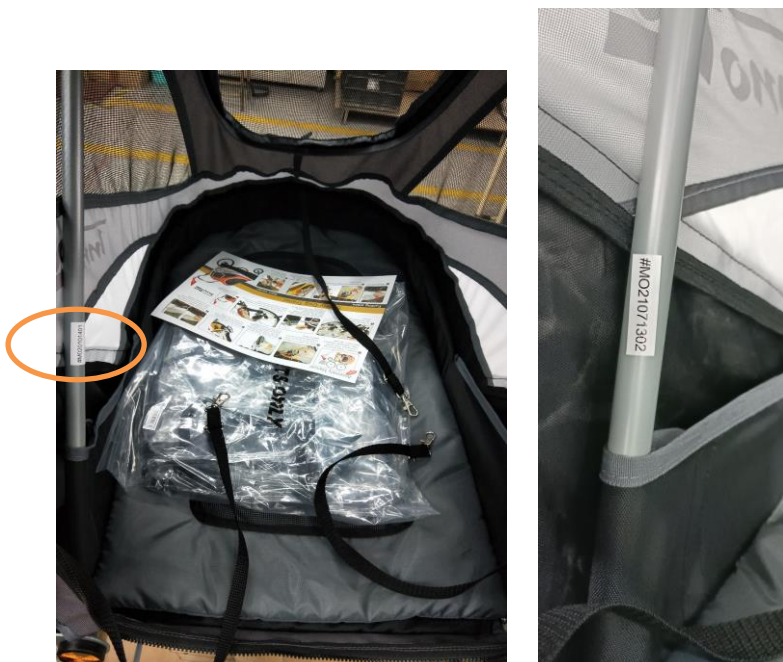

How to find the MO-number of your product

* Please note if your product does not appear in the list, the article does not have a production number.

INNOPET COMFORT AIR | EFA (IPS-040 | IPS-070)

INNOPET SPORTY DOG TRAILER (IPS-050/AT | IPS-055/AT | IPS-056/AT)